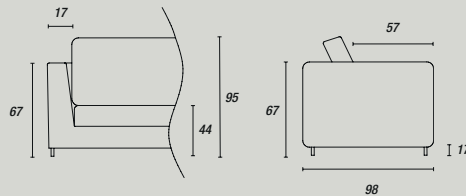

**DRAWING
SCHÉMA.**

**FEET AND
ACCESSORIES
PIEDS ET
ACCESSOIRES**

Feet: - Pieds:

standard AGO
H.17cm
Matt black (ME09)
with black chrome tip
Light brown (ME11)
with stainless steel tip

Accessories - Accessoires

**Footstool maxi with
wooden tray**
Grey wood (LE12)