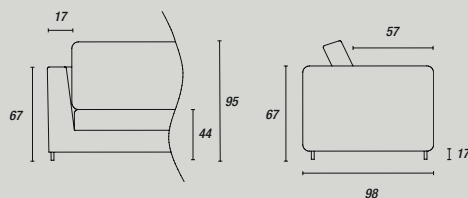

**DRAWING
SCHÉMA.**

**FEET AND
ACCESSORIES
PIEDS ET
ACCESSOIRES**

Feet: - Pieds:

standard AGO
H.17cm

Matt black (ME09)
with black chrome tip

Light brown (ME11)
with stainless steel tip

Accessories - Accessoires

**Footstool maxi with
wooden tray**

Grey wood (LE12)