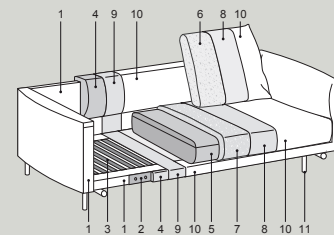

**DRAWING
SCHÉMA.**

**FEET AND
ACCESSORIES
PIEDS ET
ACCESSOIRES**

Feet: - Pieds:

standard AGO
H.17cm
Matt black (ME09)
with black chrome tip
Light brown (ME11)
with stainless steel tip

Accessories - Accessoires

**Footstool maxi with
wooden tray**
Grey wood (LE12)